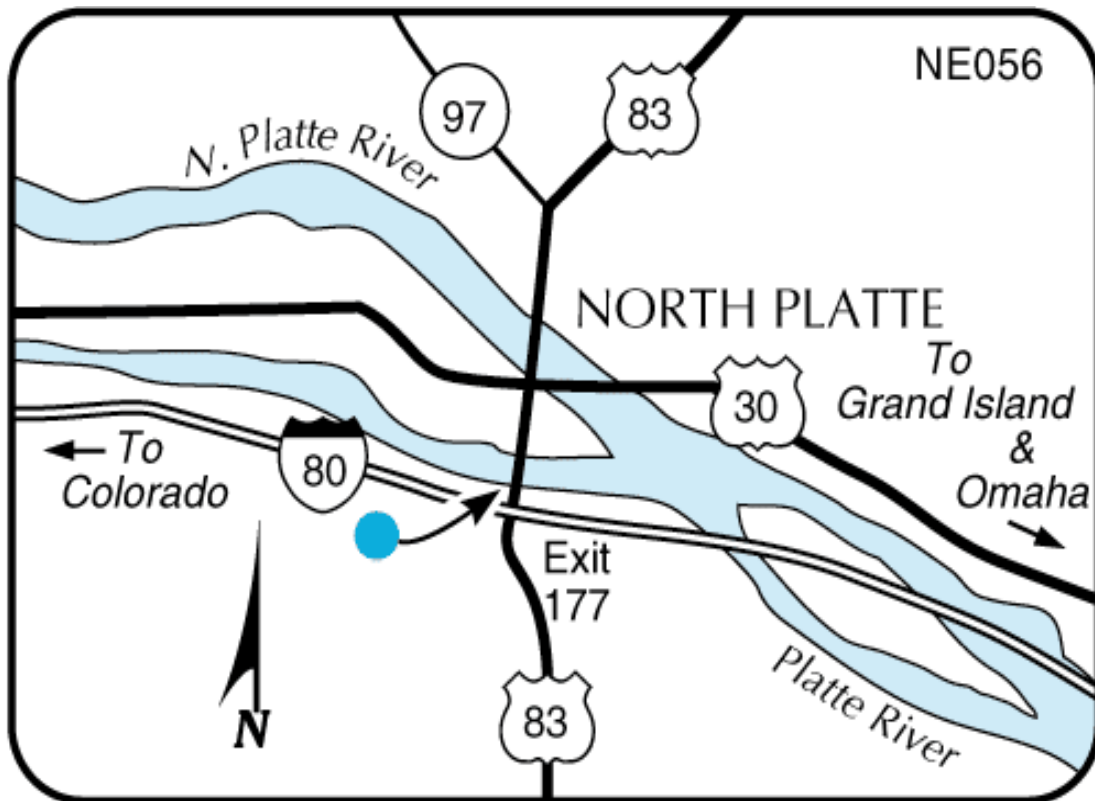

Area Transportation:

- Lincoln Munic. Arpt. (227.0m/365.2km E)
- DENVER INT'L AIRPORT (266.0m/428.0km W)
- North Platte-Lee Bird Field (3.5m/5.6km E) - Courtesy Transportation Available 7:00 AM to 11:00 PM
- Local Taxi Service (0.0m/0.0km --)
- AMTRAK Train Station (60.0m/96.5km S)
- Greyhound Bus Station (0.8m/1.3km E)

Note: If an amenity is not located on the hotel premises, the distance to the amenity will be displayed in parentheses.

*Indicates services/amenities that may require an additional cost.

+In some rooms.

BY CHOICE HOTELS

Quality Inn & Suites

2102 S Jeffers
North Platte, NE, US, 69101
Phone: (308) 532-9090
Fax: (308) 532-0165

Local Map:

Directions to Our Hotel:

From I - 80 Exit 177 Turn North on US83, One Quarter Mile To First Stop Light, Turn West at Stop Light